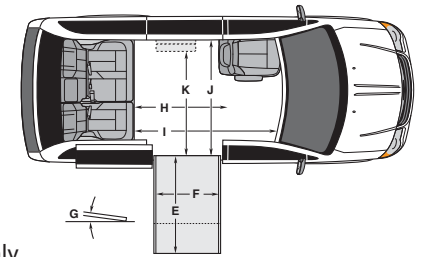

Try it on for size today at
Carpenter Bus Sales!!

1-800-370-6180

Remote Control

The accessible functions are controlled by the OEM remote and several interior switches placed for your convenience.

All dimensions are for reference only.

Door Opening Usable Width (Slide Door)	A	31-1/2"
Door Opening Usable Height (Slide Door)	B	52-1/2"
Interior Height at Center of Van*	C	57-1/4"
Interior Height at Driver & Passenger Position**	D	56-1/4"
Ramp Length	E	52"
Ramp Width (Usable Clear Opening)	F	29-1/4"
Ramp Angle (Vehicle Kneeled)	G	9.2°
Interior Floor Length (Behind Front Seats)	H	57"
Overall Interior Floor Length (Flat Area)	I	87-1/2"
Interior Width at B Pillars	J	62"
Interior Width to Optional One Pass. Flip & Fold	K	46"