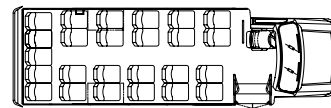

Single Door Floor Plans