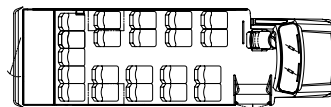

FEDERAL COACH SPIRIT 27 EXECUTIVE SERIES SPECIFICATIONS

Qualified Vehicle Modifier

Standard Chassis Features

Ford E-Super Duty Cutaway E450 202" Wheelbase

- Air Bags, Driver & Co-Pilot
- Alternator, 225 AMP
- Batteries, Dual Heavy Duty
- Brakes, 4 Wheel Disc with ABS
- Bumper, Front Chrome
- Cooling System, Heavy Duty Engine Oil & Automatic Transmission Cooler
- Cruise Control
- Deluxe Insulation Package
- Dual Rear Wheels
- Engine, V-10 Gas Fuel Injected 6.8L
- Grille, Chrome
- Power Door Locks / Windows *
- Radio, AM/FM/CD *
- Rubber Mat, Front Floor
- Seating, Driver & Co-Pilot *
- Tilt Steering Wheel
- Tires, LT225/75RX16E
- Wheels, White

* Available in Dual Door Chassis Only

Federal Coach continues to lead the industry in luxury coach innovations by offering a variety of conversions available to transform your bus into a corporate-style executive coach or luxury limousine.

Standard Conversion Features

- Body, Primed Box Steel Frame
- Bumper, Rear, Heavy Duty (Painted)
- Door, Electric Bi-Fold Side Entry (32")
- Driveshaft Safety Loop
- Electrical Panel, Easy Access
- Fiberglass Skin
  (Front & Rear Caps, Ceiling & Sides)
- Floor, 5/8" Exterior Grade Plywood
  (Edge Sealed & Undercoated)
- Handrail, Entry
- Insulation, Fiberglass
- LED Lighting, Interior Dome (7)
- LED Lights, Stepwell (2)
- LED Lights, Tag
- Mirrors, Velvac, Manual Breakaway
- Modesty Panel with Entry Handrail
- Mudflaps, Front & Rear
- Paint, Exterior Body – White Gelcoat
- Undercoating, Soundproofing Frame and Structure
- Windows, Large Touring, GL 20 Tint with Black-Out Trim

Optional Executive/Limo Features